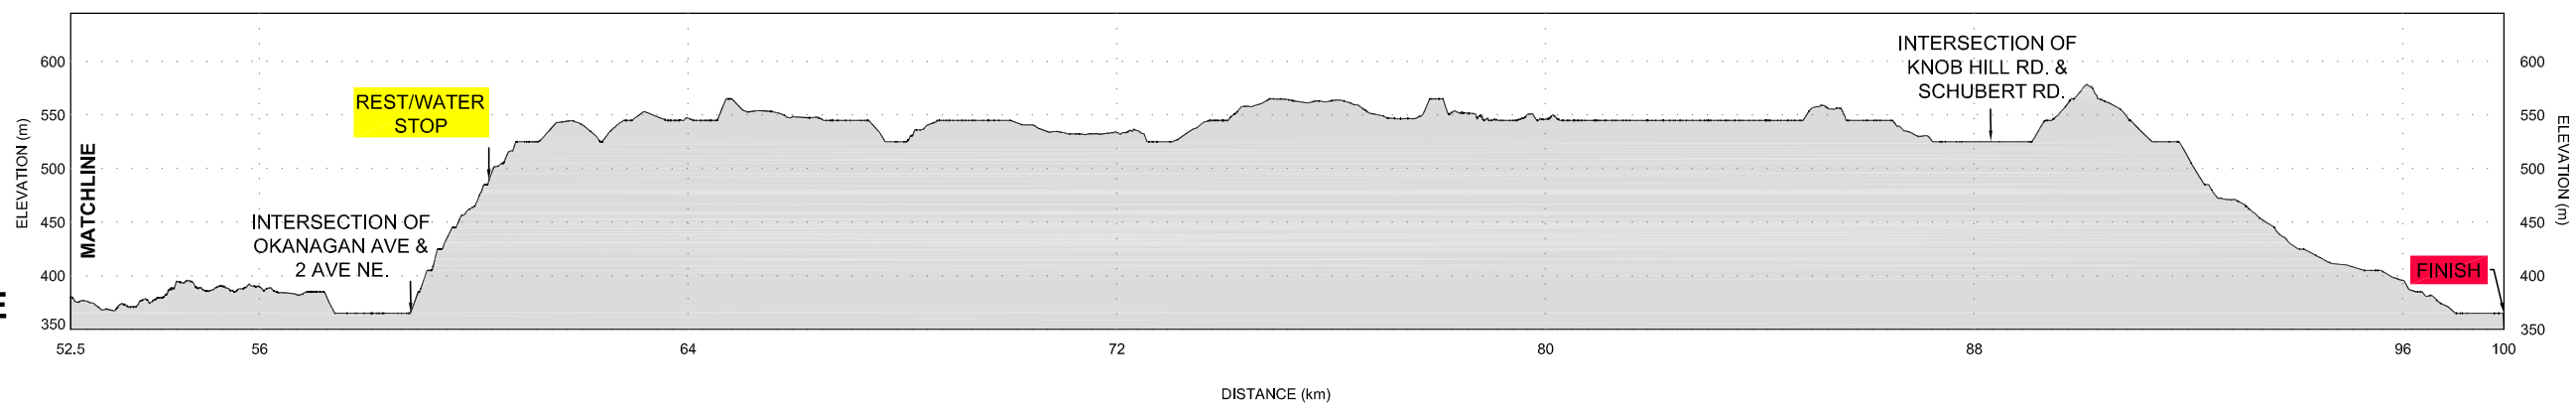

56 km ROUTE PROFILE

100 km ROUTE PROFILE

**ROUTE PROFILE
OKANAGAN SHUSWAP CENTURY RIDE**

REFERENCES

1) TERRAIN: WWW.GEOBASE.CA