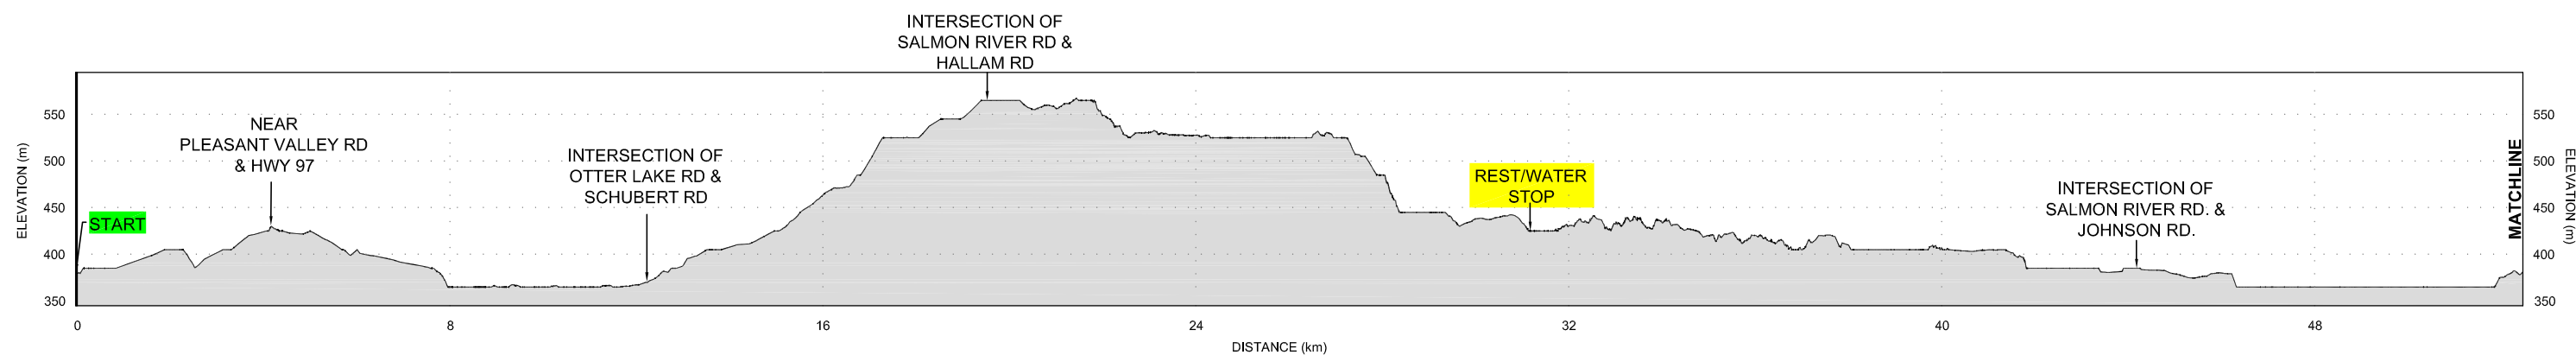

56 km ROUTE PROFILE

100 km ROUTE PROFILE

**ROUTE PROFILE
OKANAGAN SHUSWAP CENTURY RIDE**

REFERENCES

1) TERRAIN: WWW.GEOBASE.CA